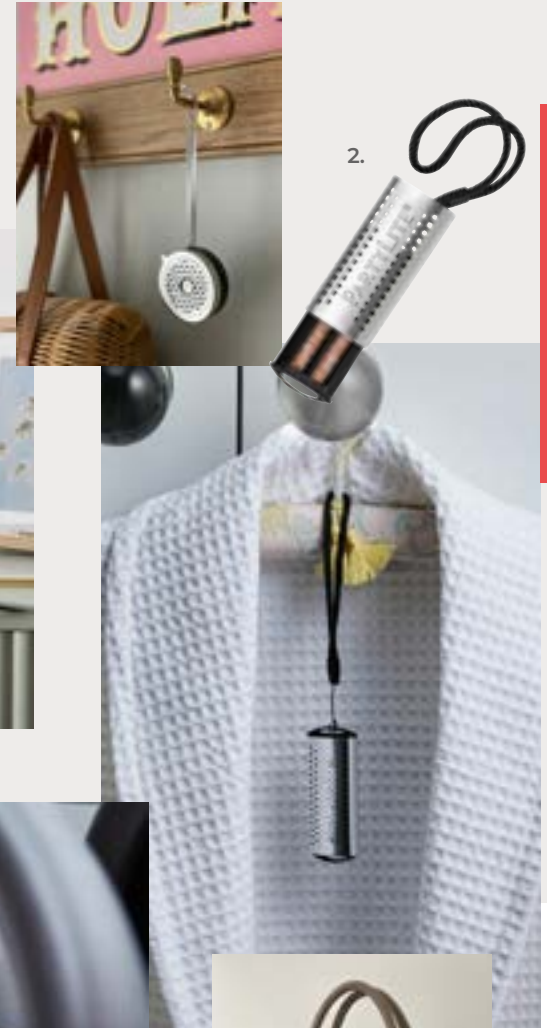

INSTANT FRAGRANCE 24/7

FAST, LONG LASTING, FRAGRANCE WITHOUT THE SPILLS

Made of paper from sustainable forests

Recyclable

Biodegradable

No liquid spills

Instant fragrance

Portable fragrance

SMARTSCENTS™ UP TO 30 DAYS OF FRAGRANCE

- Tamboti Woods **FS1020E**
- Iced Snowberries™ **FS123E**
- Mulberry **FS29E**
- Fig Fatale **FS821E**
- Marshmallow Vanilla **FS900E**
- Sun-Kissed Linen **FS927E**

AROMAPURE™ UP TO 45 DAYS OF FRAGRANCE

- Tamboti Woods **FP1020E**
- Iced Snowberries™ **FP123E**
- Cinnamon Woods **FP946E**
- Mulberry **FP29E**
- Fig Fatale **FP821E**
- Marshmallow Vanilla **FP900E**
- Sun-Kissed Linen **FP927E**

USE IN THE CAR,
AROUND THE
HOUSE OR
ON THE GO

2.

1. Abstract Waves Tealight SmartScents Holder **P93757**
2. GoSmart™ Mobile Fragrance Holder **P92119**
3. AromaPure™ Car Freshener **P93122**