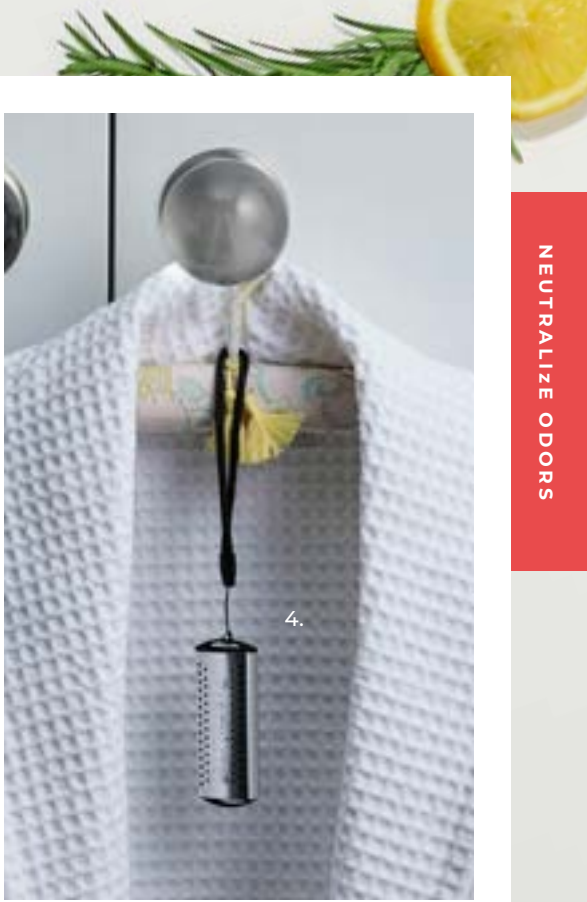

4.

NEUTRALIZE ODORS

CHOOSE YOUR HOME & LIFE

Accessories that fit around you, no matter how busy you are.

Stylish décor that complements your interiors and innovative accessories to take on the road.

1. SmartBlends™ Warmer – Linear P93577U
2. SmartBlends™ Warmer – Mod Glam P93460U
3. SmartBlends™ Warmer – Silver P93031U