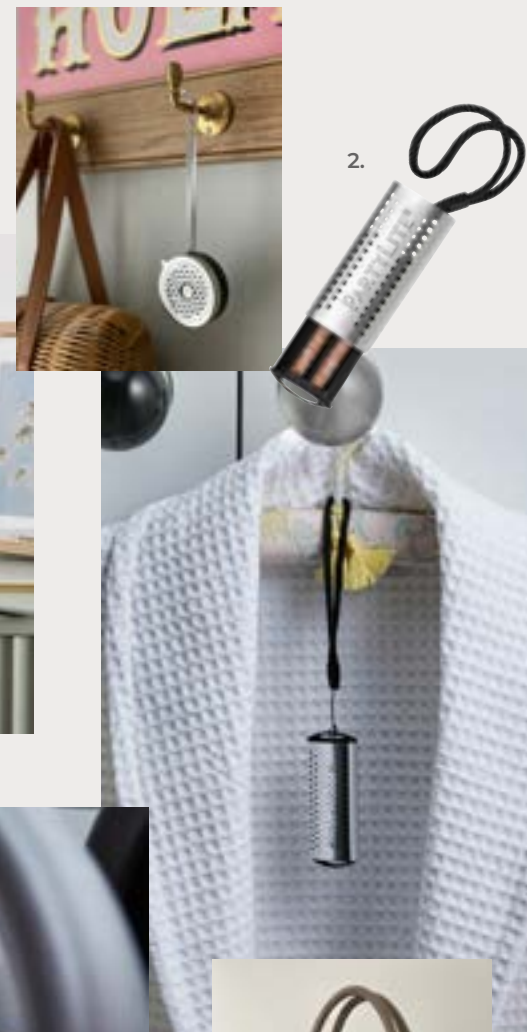

INSTANT FRAGRANCE 24/7

FAST, LONG LASTING, FRAGRANCE WITHOUT THE SPILLS

Made of paper from sustainable forests

Recyclable

Biodegradable

No liquid spills

Instant fragrance

Portable fragrance

SMARTSCENTS™
UP TO 30 DAYS OF FRAGRANCE

Tamboti Woods FS1020E	Marshmallow Vanilla FS900E
Iced Snowberries™ FS123E	Sun-Kissed Linen FS927E
Mulberry FS29E	
Fig Fatale FS821E	

AROMAPURE™
UP TO 45 DAYS OF FRAGRANCE

Tamboti Woods FP1020E	Mulberry FP29E
Iced Snowberries™ FP123E	Fig Fatale FP821E
Cinnamon Woods FP946E	Marshmallow Vanilla FP900E
	Sun-Kissed Linen FP927E

USE IN THE CAR,
AROUND THE HOUSE OR
ON THE GO

1.

2.

1. Abstract Waves Tealight SmartScents Holder **P93757**
2. GoSmart™ Mobile Fragrance Holder **P92119**
3. AromaPure™ Car Freshener **P93122**

3.