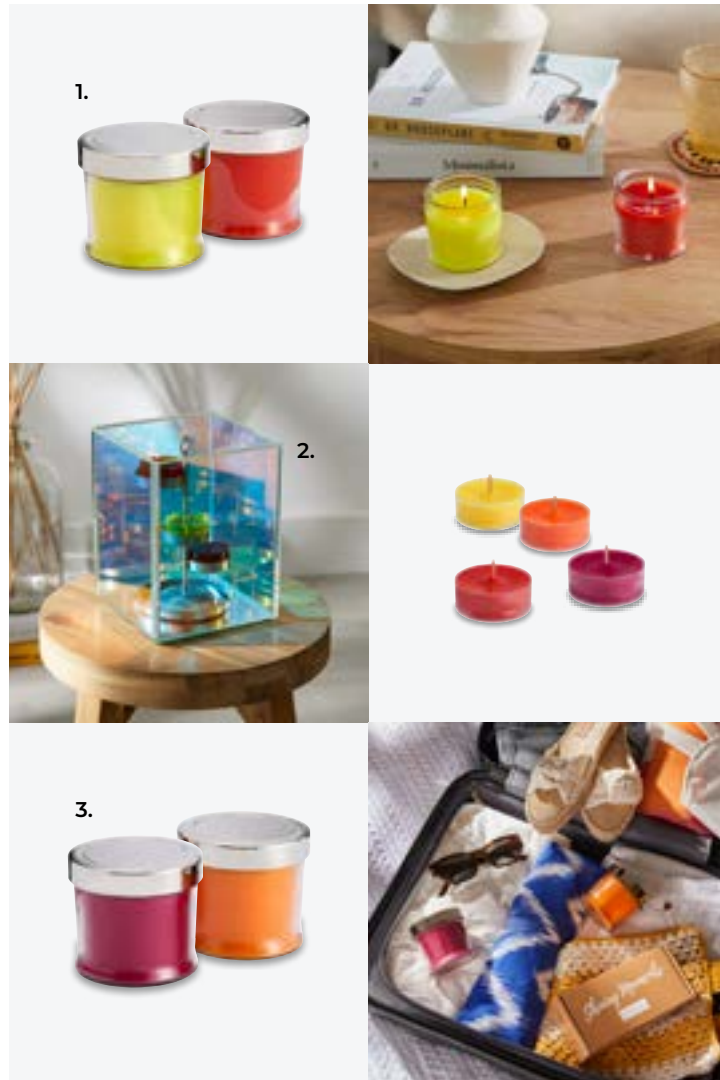

A SCENT FOR EVERY LIFESTYLE

HOME & AWAY