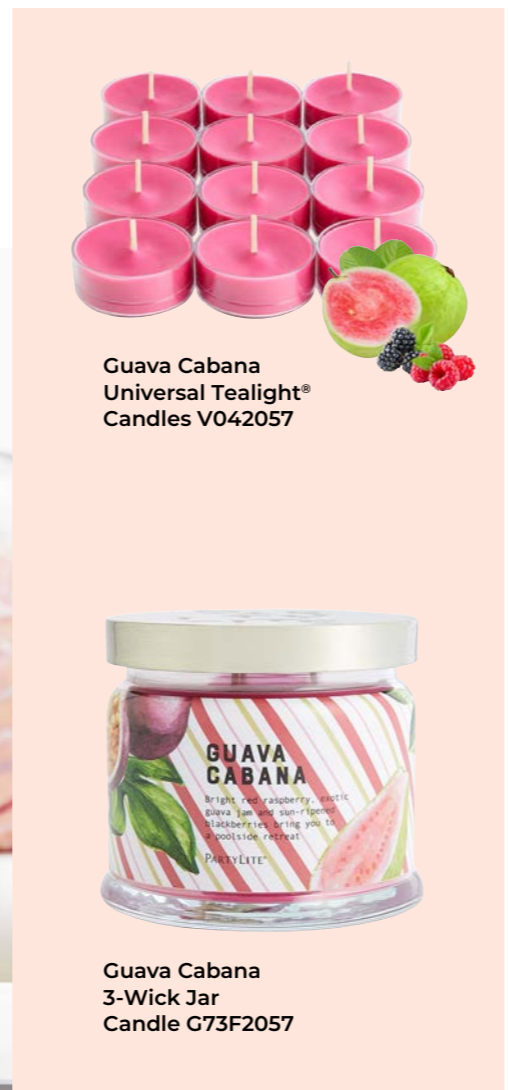

NEW

Easter Egg Tealight/Votive
Holder Trio
P93640

Berry Vanilla
Votive Candles
V06945

SHADES OF PURPLE & PINK

Some of the most beautiful shades of purple and pink are:

Lavender: a soft and soothing hue that evokes calmness and serenity

Rainbow Glass Tealight/Votive Holder P93733

Vintage Milk Bottle Tealight Holder Set P93274

Guava Cabana Universal Tealight® Candles V042057

Guava Cabana 3-Wick Jar Candle G73F2057

Boho Berry 3-Wick Jar Candle G73F2003Q

'Berry good! A perfect mixture of citrus and sweet combined together, create this berry delicious fragrance... pun intended!'

Katrina

Opaline Mosaic Tealight Holder P93765

Infinite Reflections Square Tealight Holder P93716