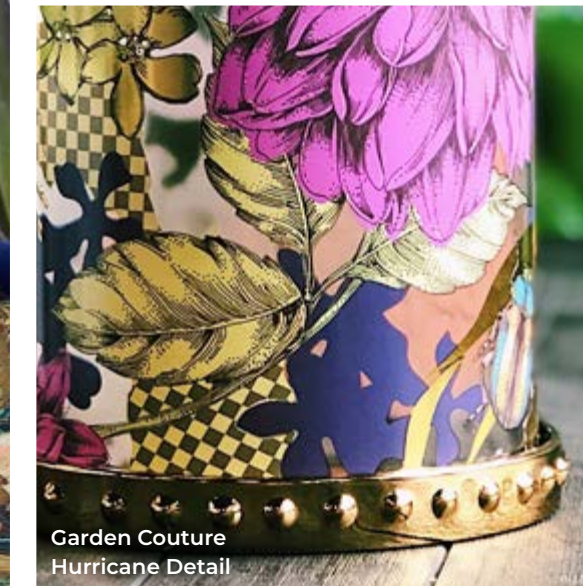

Honeydew
G10352 £15.95

Garden Couture
Hurricane Detail

BLOSSOM INTO TROPICAL GARDEN COUTURE

- 1. Garden Couture Hurricane
P93436 £79.95
- 2. Garden Couture Tealight Holder Trio
P93435 £49.95
- 3. Pink Pineapple Colada Universal
Tealight® Candles
V042030 £10.95