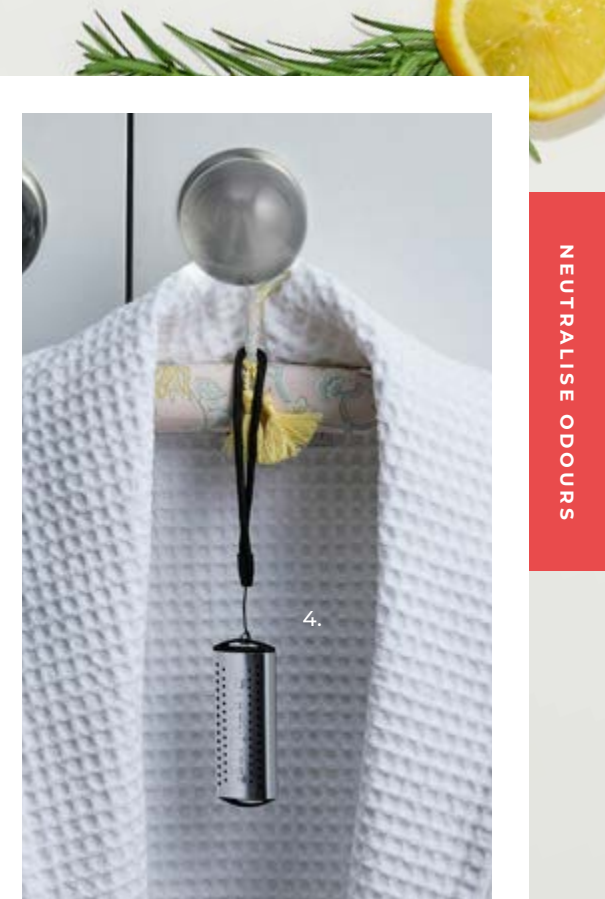

4.

NEUTRALISE ODOURS

CHOOSE YOUR HOME & LIFE

Accessories that fit around you, no matter how busy you are.

Stylish décor that complements your interiors and innovative accessories to take on the road.

1. SmartBlends™ Warmer – Linear P93577U £39.95
2. SmartBlends™ Warmer – Mod Glam P93460U £34.95
3. SmartBlends™ Warmer – Silver P93031U £24.95