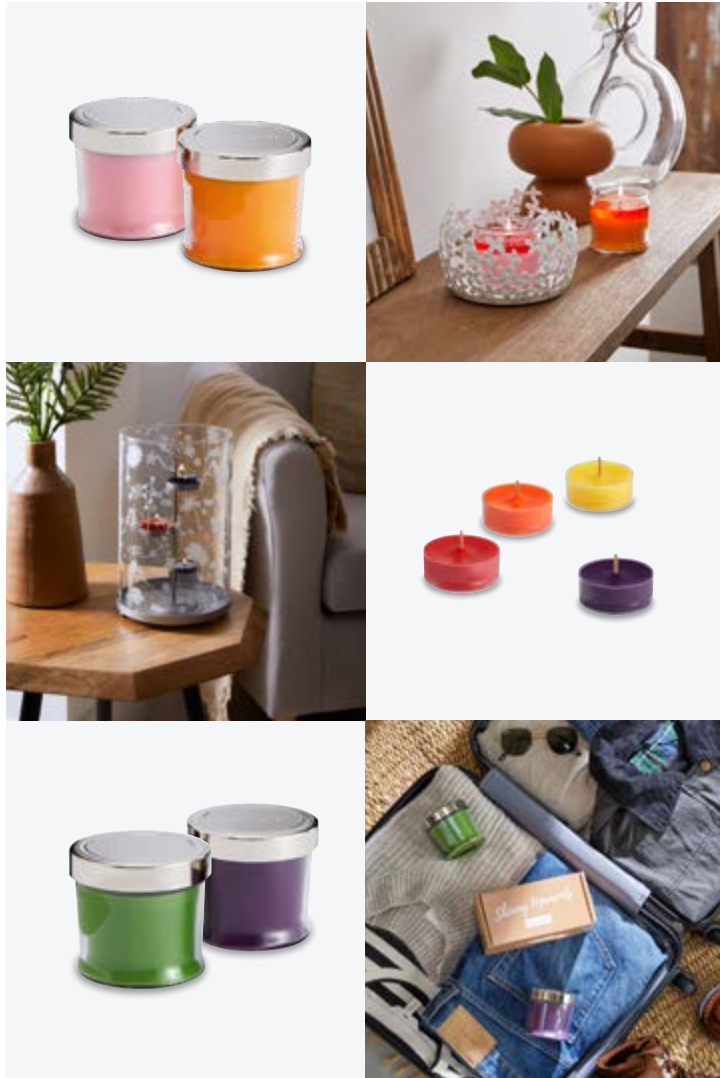

A FRAGRANCE FOR EVERY MOMENT

HOME & AWAY