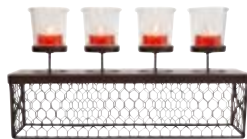

Customisable Farmhouse Tealight/Votive

Oblong metal basket with oil-rubbed bronze finish, 4 pressed glass tealight/votive cups and 4 magnetic metal cup stands.

Use basket either side up.

19 cm h, 36 cm w.

P93754 £54.95