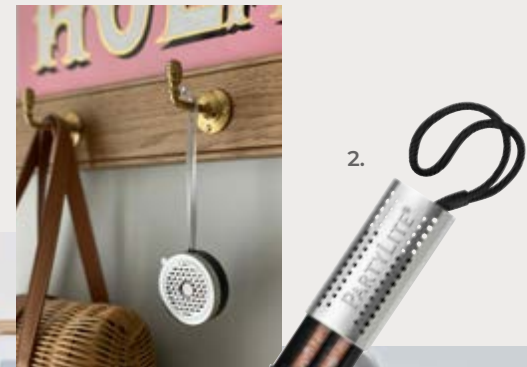

INSTANT FRAGRANCE 24/7

FAST, LONG LASTING, FRAGRANCE WITHOUT THE SPILLS

Made of paper from sustainable forests

Recyclable

Biodegradable

No liquid spills

Instant fragrance

Portable fragrance

SMARTSCENTS™ UP TO 30 DAYS OF FRAGRANCE

- Tamboti Woods **FS1020E**
- Iced Snowberries™ **FS123E**
- Mulberry **FS29E**
- Fig Fatale **FS821E**
- Marshmallow Vanilla **FS900E**
- Sun-Kissed Linen **FS927E**
- £16.95/5 pack

AROMAPURE™ UP TO 45 DAYS OF FRAGRANCE

- Tamboti Woods **FP1020E**
- Iced Snowberries™ **FP123E**
- Cinnamon Woods **FP946E**
- Mulberry **FP29E**
- Fig Fatale **FP821E**
- Marshmallow Vanilla **FP900E**
- Sun-Kissed Linen **FP927E**
- £12.95/2 pack

USE IN THE CAR,
AROUND THE
HOUSE OR
ON THE GO

2.

1. Abstract Waves Tealight SmartScents Holder **P93757** £16.95
2. GoSmart™ Mobile Fragrance Holder **P92119** £11.95
3. AromaPure™ Car Freshener **P93122** £16.95

AROMAPURE™ & SMARTSCENTS